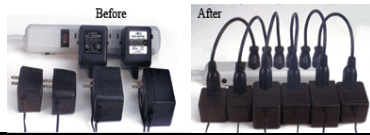

ITEM #	POWER CORDS	DESCRIPTION

PCX-12IN	Power Cord Extension - Male to Female - Power Strip Saver - 12 Inches	

PC-01	Power Cord - Wall to Power Supply - Black 1 foot	
PC-02	Power Cord - Wall to Power Supply - Black 2 feet	
PC-03	Power Cord - Wall to Power Supply - Black 3 feet	
PC-05	Power Cord - Wall to Power Supply - Black 5 feet	
PC-06	Power Cord - Wall to Power Supply - Black 6 feet	
PC-10	Power Cord - Wall to Power Supply - Black 10 feet